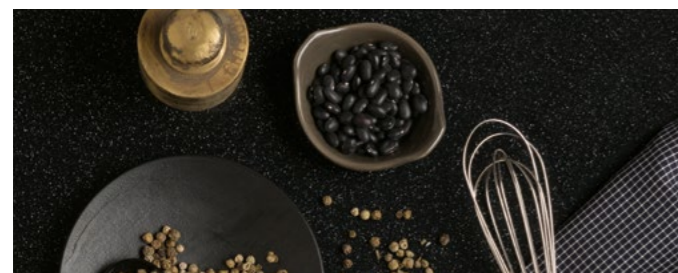

The Colour Collections

DEEP PARTICLES