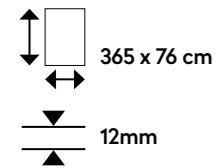

ARTISTA DUST

Dark grey, monochrome elements swirl within the dusky background creating an aesthetic that resonates with multiple design styles.

SHEET DIMENSIONS

PATTERN DETAIL VIEW - SCALE 1:1