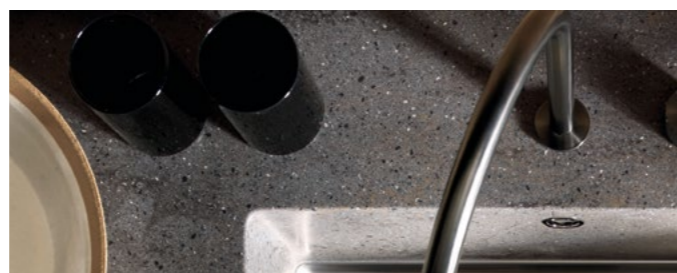

HERITAGE

WHITES Fresh and bright, these classic solid white and off-white colours add lightness to numerous spaces and styles.

PASTELS Softened solid colours present composed and calming alternatives for transitional design aesthetics.

REFINED Aesthetics with reserved details, minimalist elements and comfortable hues express elegant subtlety and finesse.

BOLD Cheerful and strong, intense colours make powerful design statements with an emphasis on joyful inspiration.

DEEP SOLID Rich and understated, these hues redefine neutral colours with their dark values and endless design opportunities.

DEEP PARTICLES Dark colours infused with particulates add visual interest, a sense of animation and a touch of mystery.

COMPLEX Grand, animated designs add complexity to aesthetics that engage the eye and add strong details to design applications.

CONCRETE Industrial-age inspirations, realised in robust neutral aesthetics, create timeless looks to transition between classic and modern designs.

AGGREGATE Colour coordinated with the Concrete aesthetics, random particles and movement add texture to industrial-inspired spaces and designs.

TERRAZZO Inspired by mid-century modern design, particles dispersed throughout the aesthetic enliven the look and enhance any design style.

ONYX The white, translucent background comes to life with swirling veins that create breathtaking organic beauty and vibrant energy.

LINEAR Parallel veins streak through the white background to sharply define and energise the surface from within.

NUWOOD Inspired by one of nature's most beautiful materials, this aesthetic celebrates wood's varied graining and rich colours.

PRIMA Opulent designs with flowing patterns and nature-inspired colours pay homage to classic veined aesthetics.

HERITAGE Rooted in the natural world, varied colours and patterns suggest ancient elements and the earth's riches.