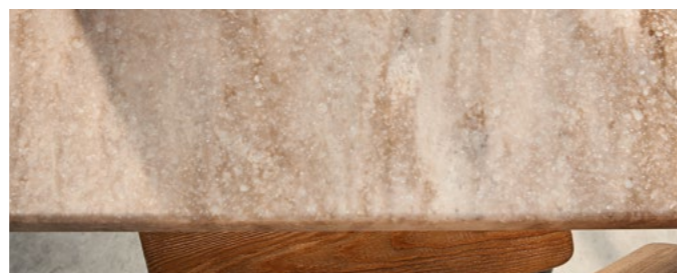

The Colour Collections

COMPLEX

WHITES Fresh and bright, these classic solid white and off-white colours add lightness to numerous spaces and styles.

PASTELS Softened solid colours present composed and calming alternatives for transitional design aesthetics.

REFINED Aesthetics with reserved details, minimalist elements and comfortable hues express elegant subtlety and finesse.

BOLD Cheerful and strong, intense colours make powerful design statements with an emphasis on joyful inspiration.

DEEP SOLID Rich and understated, these hues redefine neutral colours with their dark values and endless design opportunities.

DEEP PARTICLES Dark colours infused with particulates add visual interest, a sense of animation and a touch of mystery.

COMPLEX Grand, animated designs add complexity to aesthetics that engage the eye and add strong details to design applications.

CONCRETE Industrial-age inspirations, realised in robust neutral aesthetics, create timeless looks to transition between classic and modern designs.

AGGREGATE Colour coordinated with the Concrete aesthetics, random particles and movement add texture to industrial-inspired spaces and designs.

TERRAZZO Inspired by mid-century modern design, particles dispersed throughout the aesthetic enliven the look and enhance any design style.

ONYX The white, translucent background comes to life with swirling veins that create breathtaking organic beauty and vibrant energy.

LINEAR Parallel veins streak through the white background to sharply define and energise the surface from within.

NUWOOD Inspired by one of nature's most beautiful materials, this aesthetic celebrates wood's varied graining and rich colours.