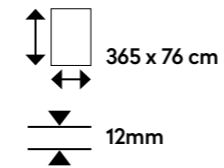

SHEET DIMENSIONS

PATTERN DETAIL VIEW - SCALE 1:1

ABOVE: An angled counter at a gourmet food shop is accessorised with display surface and side panels in Corian® Solid Surface (Carrara Crema colour).
OPPOSITE: A slender half kitchen island, half dining table for a high-rise apartment is decorated with a countertop in Corian® Solid Surface (Carrara Crema colour).